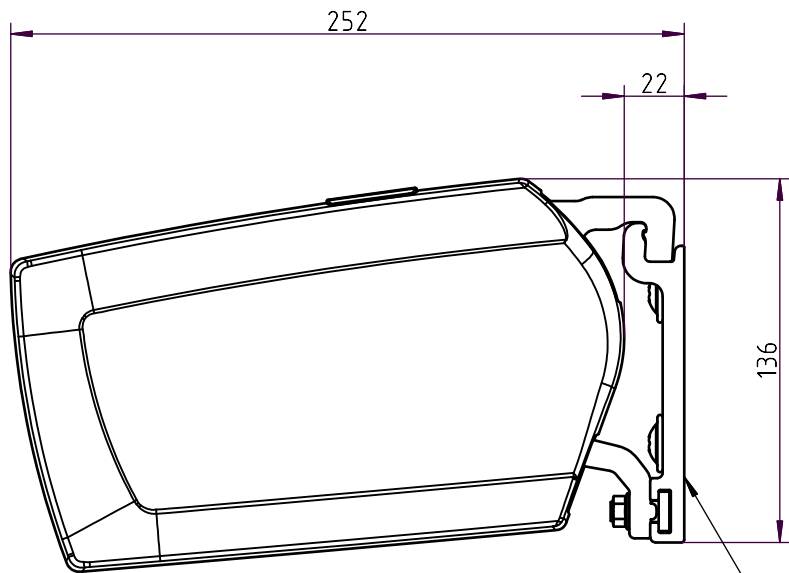

Wall bracket