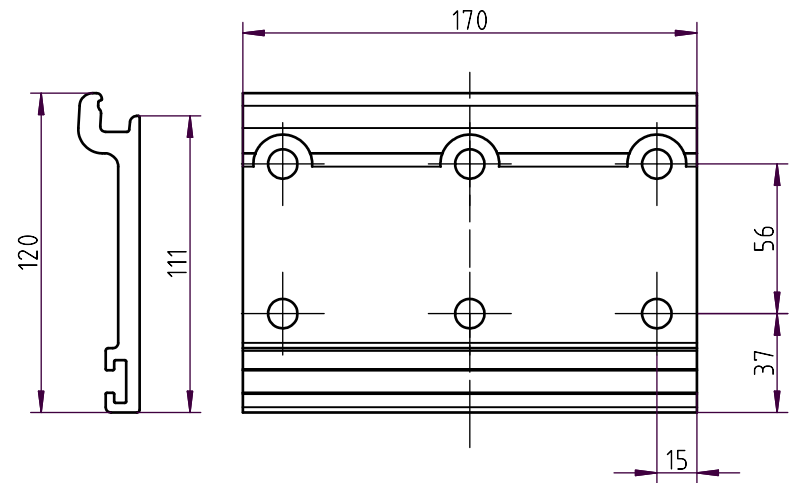

Wall bracket 71.0501.xxxx

Designer	Drawn	Project	Weight		Date	Replaces
			N/A		2026-02-04	
HunterDouglas		Description			Scale	Sheet
		FA72			1 : 2	1 / 2
Hunter Douglas Scandinavia AB		Article number	Drawing number		Rev.