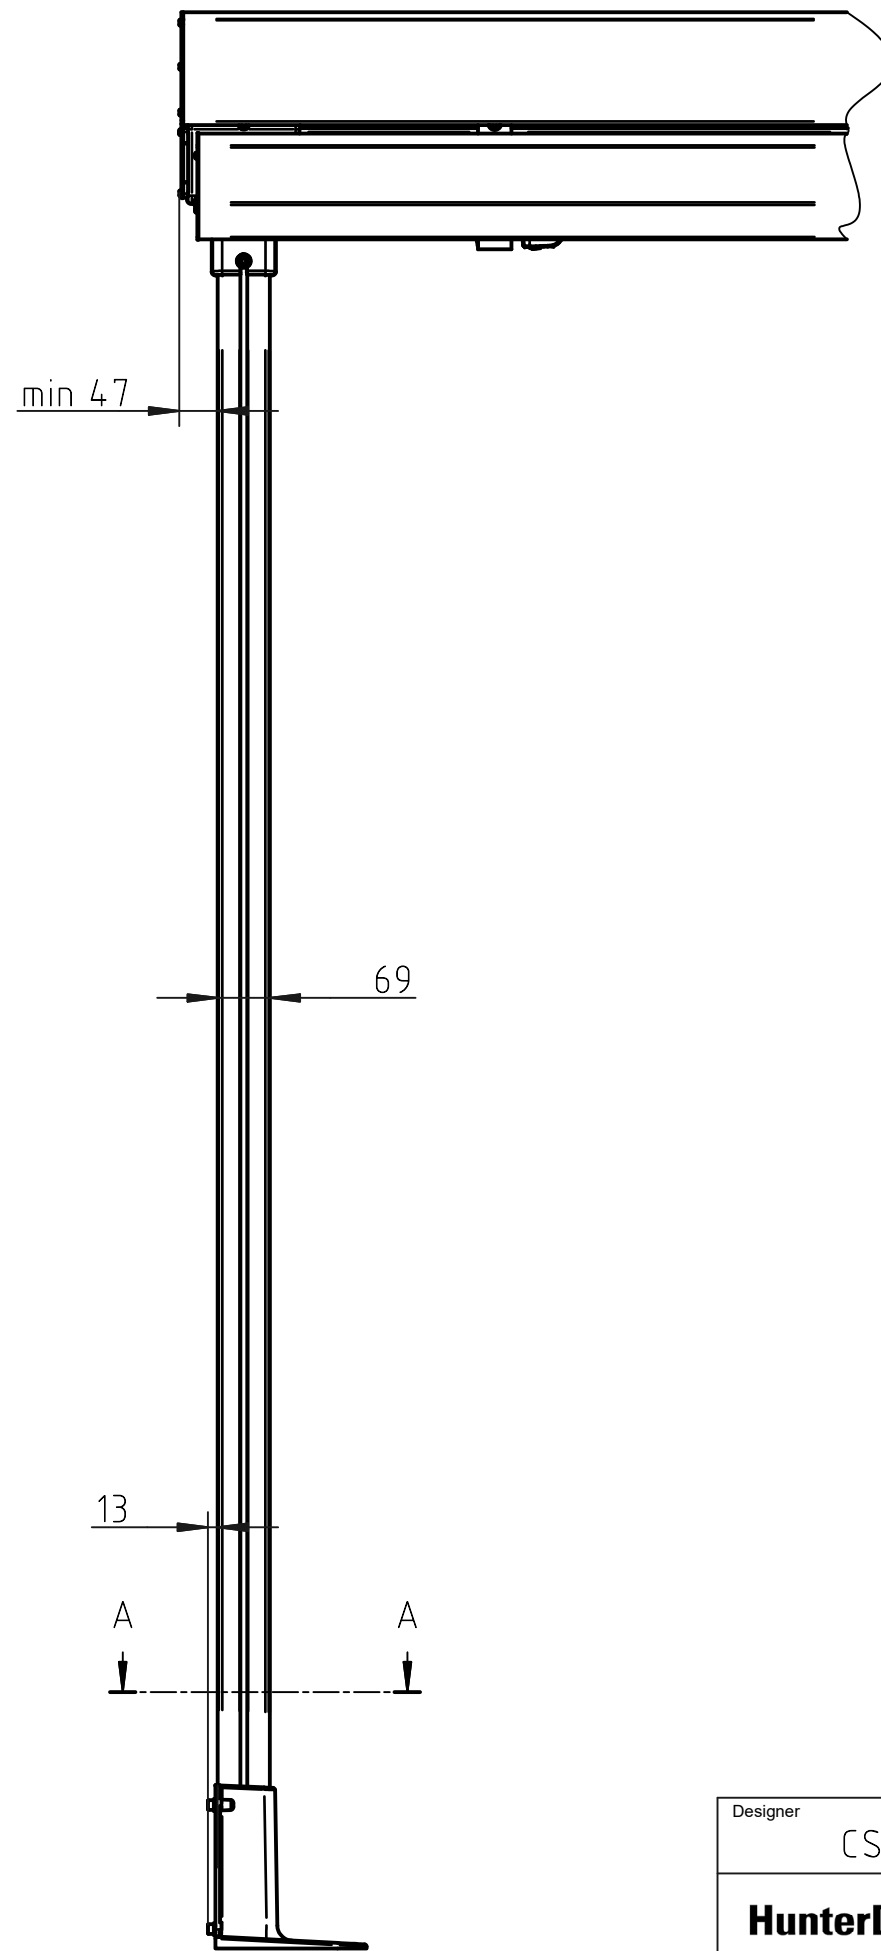

L (Length of leg profile)

Designer CS	Drawn	Approved	Weight 0,0 kg		Date 2016-04-26	Replaces
HunterDouglas		Description Free standing folding arm awning		Scale 1:10	Sheet 1 / 2	
Hunter Douglas Scandinavia AB				Article number FA92 Duo		Rev. 1

Dimensions depending on leg height, arm length and angle.

Designer CS	Drawn	Approved	Weight 0,0 kg		Date 2016-04-26	Replaces
HunterDouglas 		Description Free standing folding arm awning		Scale 1:10	Sheet 2 / 2	
Hunter Douglas Scandinavia AB			Article number	Drawing number FA92 Duo	Rev. 1	