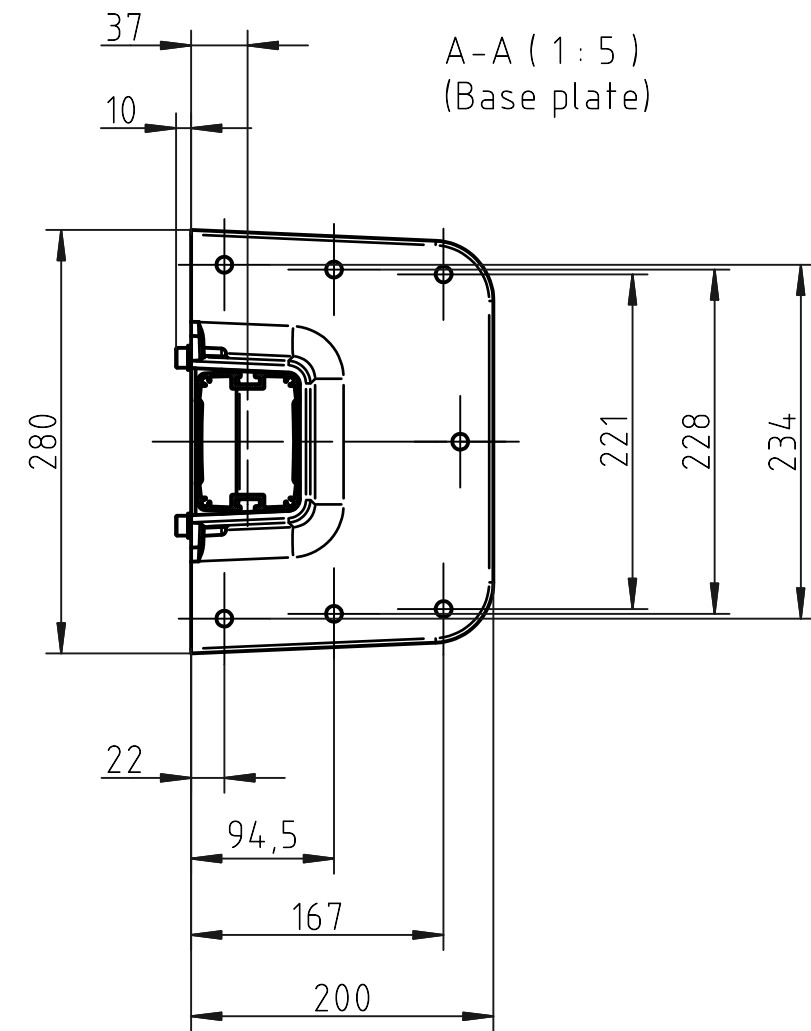

L (Length of leg profile)

Designer CS	Drawn	Approved	Weight 0,0 kg		Date 2016-04-26	Replaces
HunterDouglas		Description Free standing folding arm awning		Scale 1:10	Sheet 1 / 2	
Hunter Douglas Scandinavia AB				Article number FA92 Duo		Rev. 1

Dimensions depending on leg height, arm length and angle.

Designer CS	Drawn	Approved	Weight 0,0 kg		Date 2016-04-26	Replaces
HunterDouglas 		Description Free standing folding arm awning		Scale 1:10	Sheet 2 / 2	
Hunter Douglas Scandinavia AB			Article number	Drawing number FA92 Duo	Rev. 1	