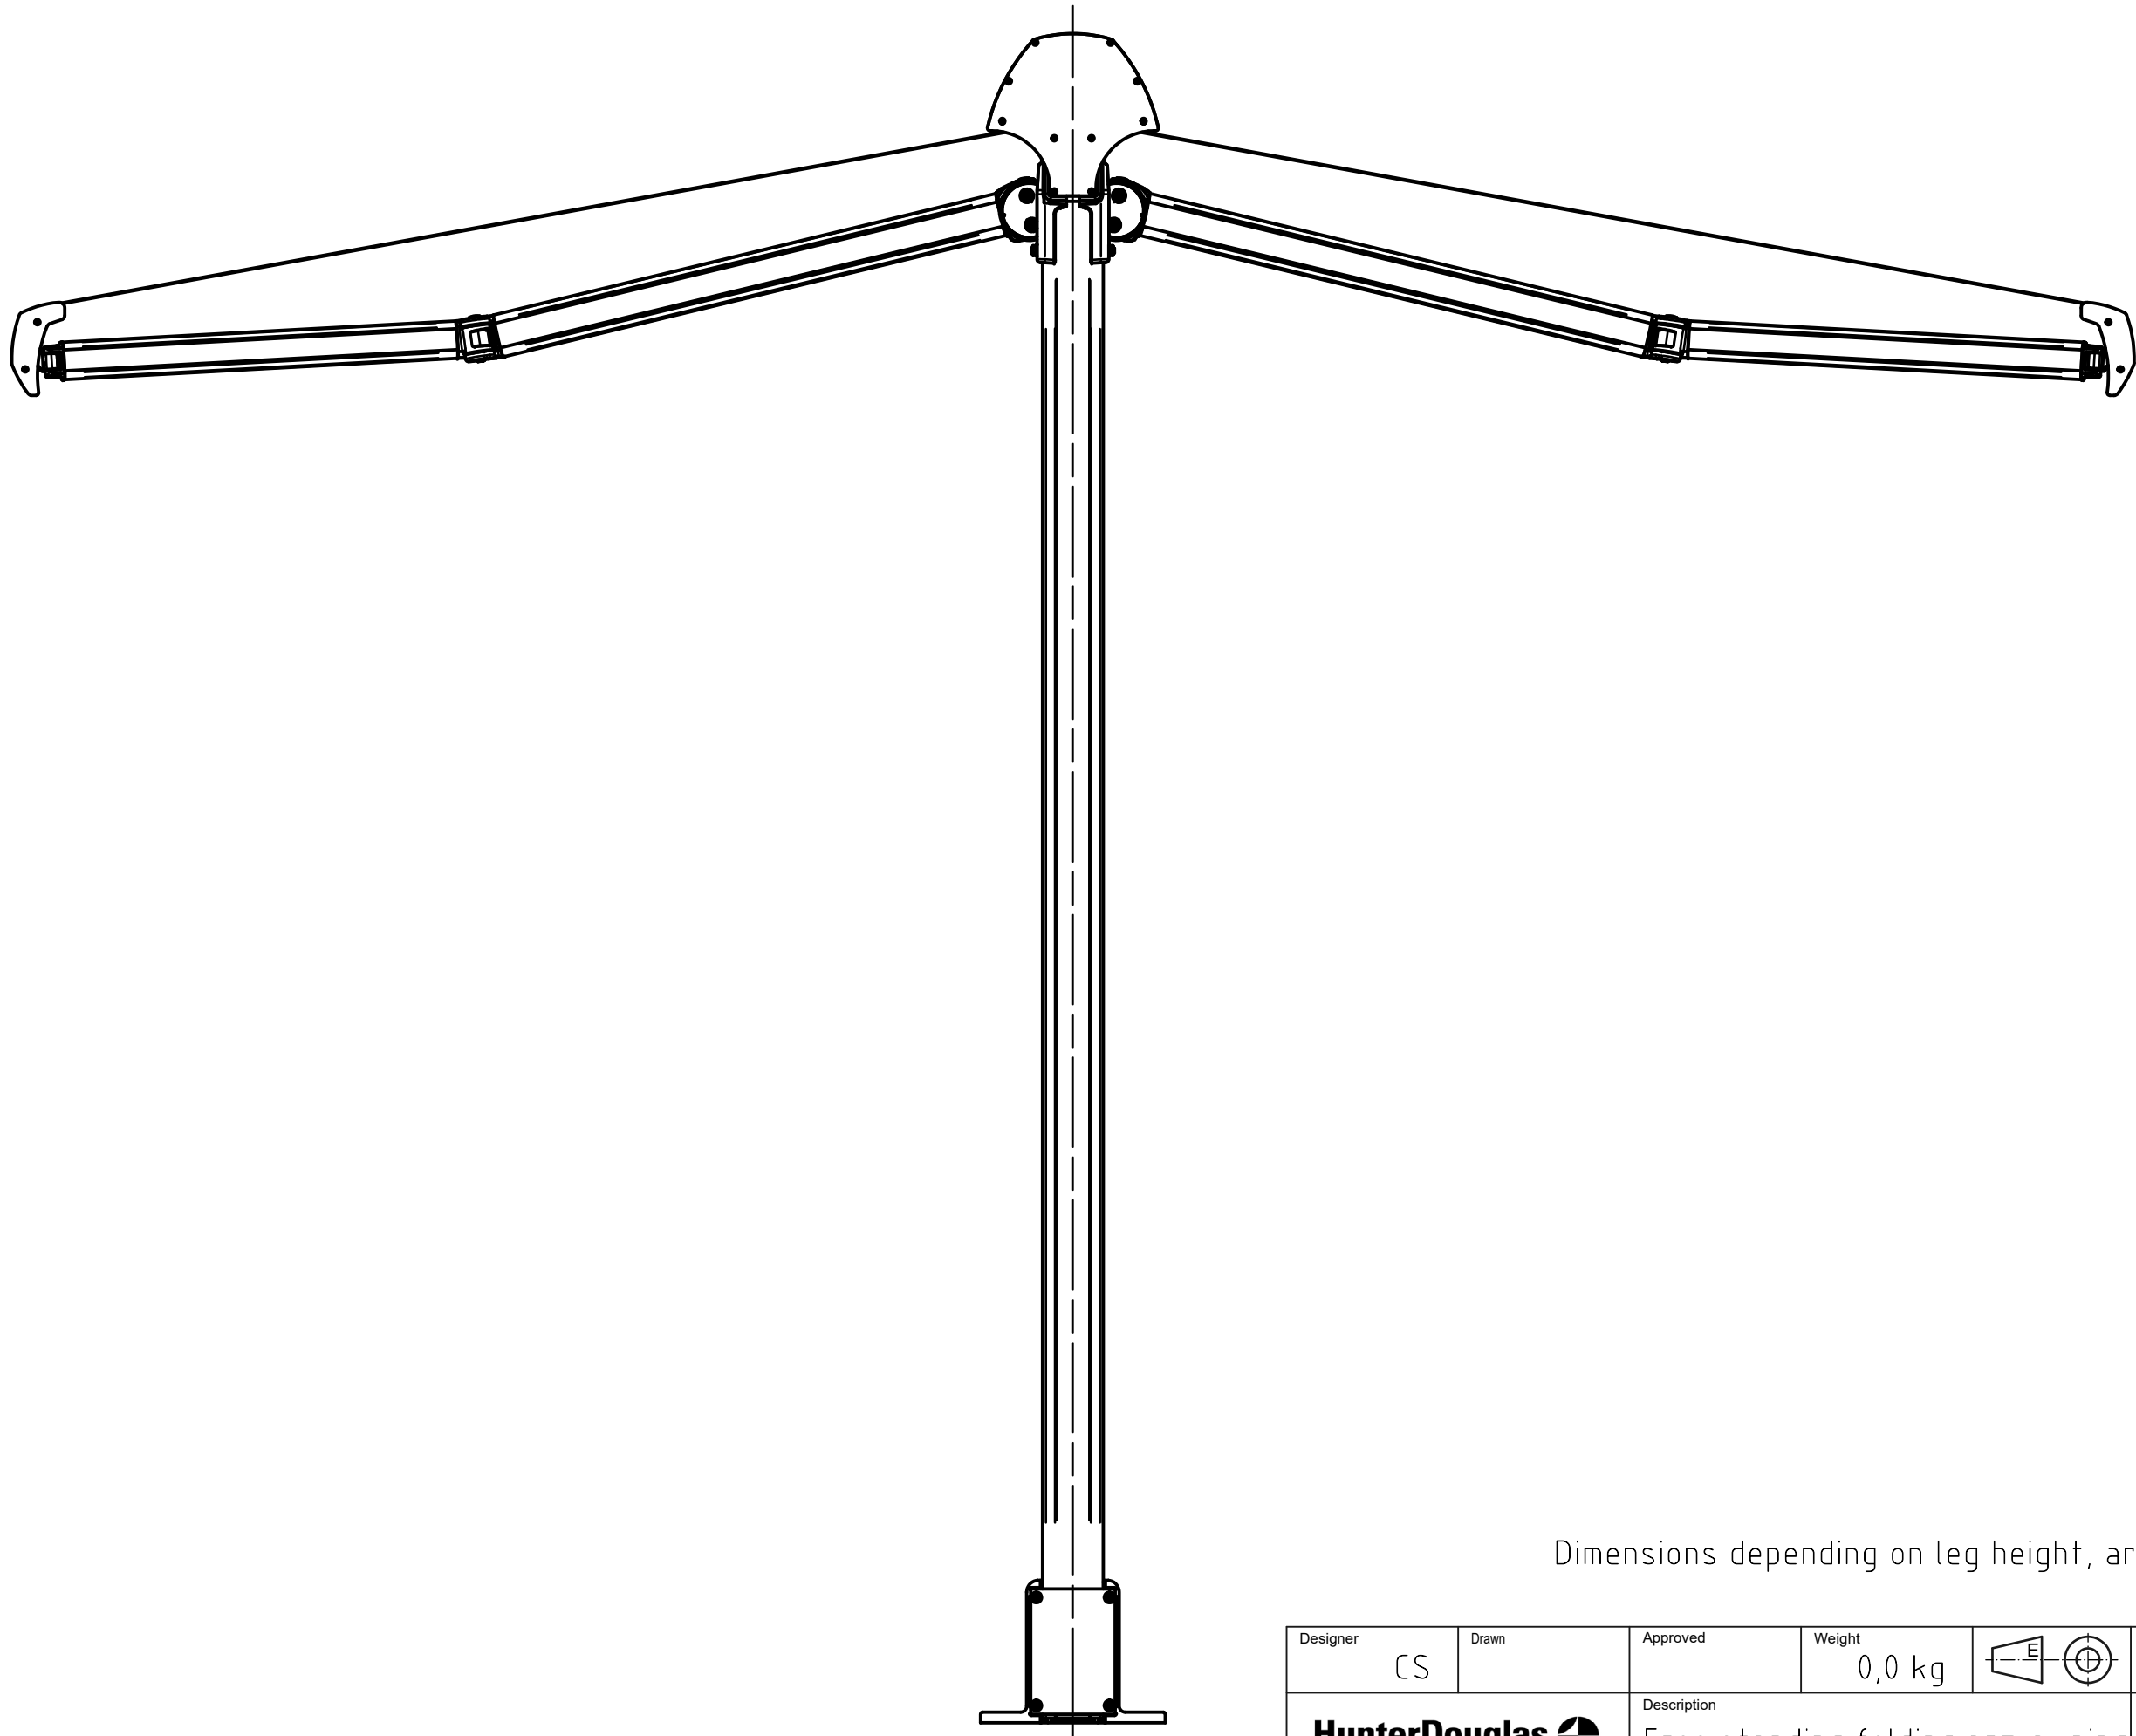

L (Length of leg profile)

Designer CS	Drawn	Approved	Weight 0,0 kg		Date 2016-04-26	Replaces
HunterDouglas		Description Free standing folding arm awning		Scale 1:10	Sheet 1 / 2	
Hunter Douglas Scandinavia AB				Article number FA92 Duo		Rev. 1

Dimensions depending on leg height, arm length and angle.

Designer CS	Drawn	Approved	Weight 0,0 kg		Date 2016-04-26	Replaces
HunterDouglas 		Description Free standing folding arm awning		Scale 1:10	Sheet 2 / 2	
Hunter Douglas Scandinavia AB			Article number	Drawing number FA92 Duo	Rev. 1	