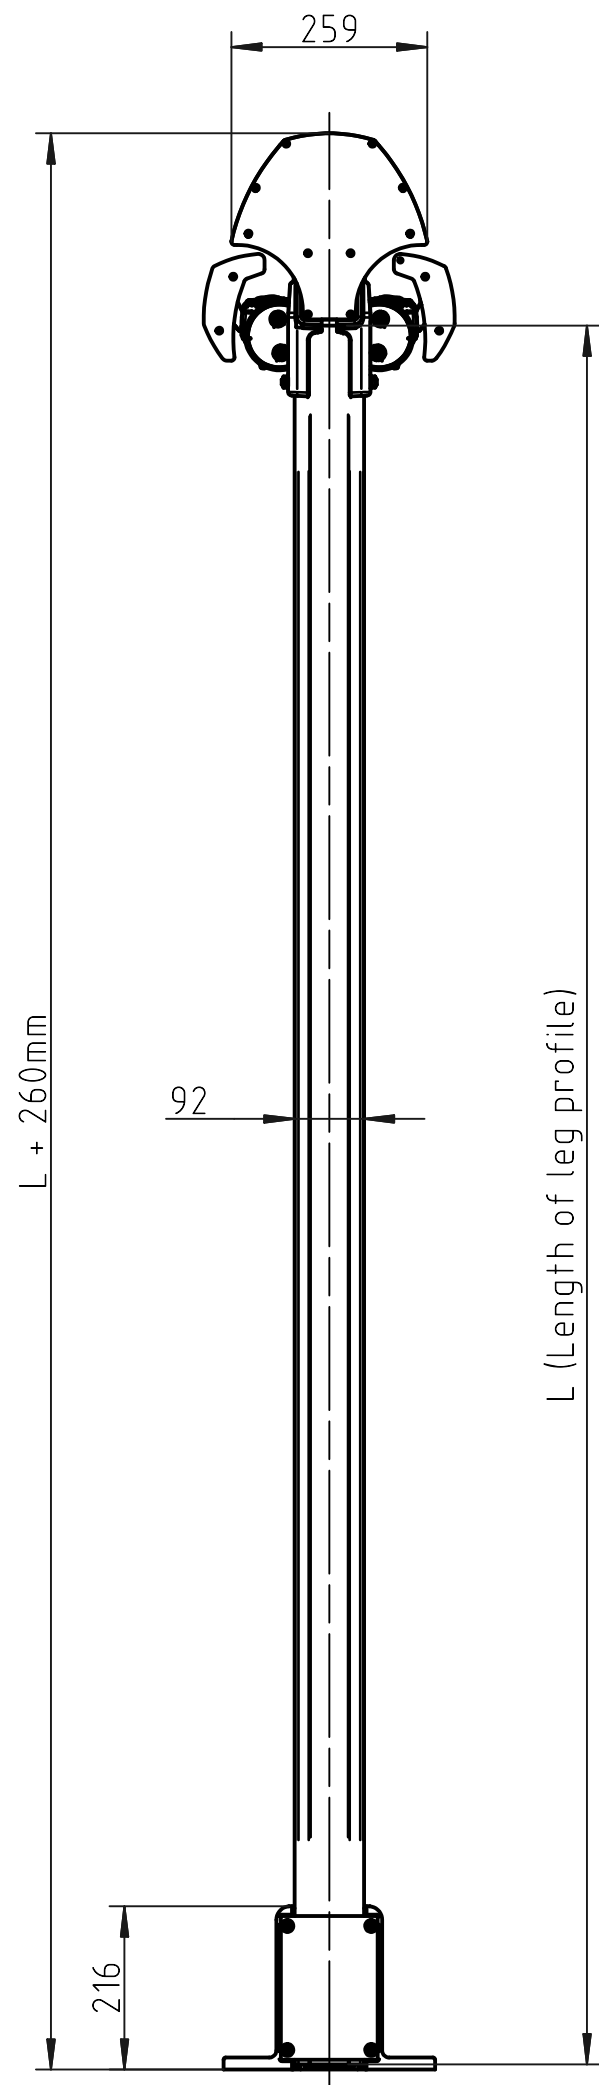

All rights reserved. This drawing is the property of Hunter Douglas Scandinavia AB. The drawing may not be copied or multiplied in any way, neither wholly nor in part. It may not be submitted for perusal, or in any way shared with third parties without the written consent of Hunter Douglas Scandinavia AB.

L (Length of leg profile)

Designer CS	Drawn	Approved	Weight 0,0 kg		Date 2016-04-26	Replaces
HunterDouglas		Description Free standing folding arm awning		Scale 1:10	Sheet 1 / 2	
Hunter Douglas Scandinavia AB				Article number FA92 Duo		Rev. 1

Dimensions depending on leg height, arm length and angle.

Designer CS	Drawn	Approved	Weight 0,0 kg		Date 2016-04-26	Replaces
HunterDouglas 		Description Free standing folding arm awning		Scale 1:10	Sheet 2 / 2	
Hunter Douglas Scandinavia AB			Article number	Drawing number FA92 Duo	Rev. 1	